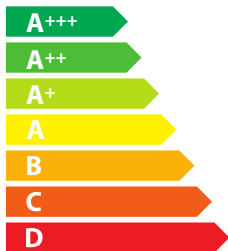

# ENERG

енергия · ενεργεια

SIRIUS

D002088TC1302415

**54**  
kWh/annum

Icon of a fan with three blades inside a circle.

ABC**C**DEFG

Icon of a lit lightbulb.

A**B**CDEFG

Icon of a water tap with three water droplets below it.

ABCD**E**FG

Icon of a speaker with sound waves.

**61**dB

65/2014